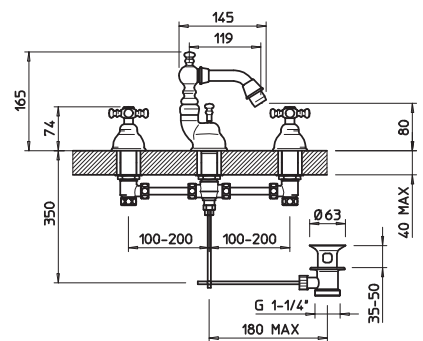

07707

Gruppo bidet tre fori, piletta da 1 1/4" e attacco piantana da 1/2".
Three-hole bidet mixer, 1 1/4" pop-up waste and 1/2" fitting.

031	Cromo	Chrome	360
081	Cromo/Gold CCP	Chrome/Gold CCP	368
142	Inox spazzolato	Brushed nickel	470
140	Bronzo	Bronzed	470
080	Gold CCP	Gold CCP	605