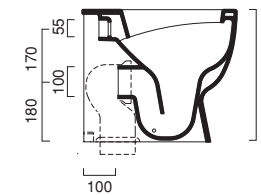

QUOTE INSTALLAZIONE PER APPOGGIO A PARETE
INSTALLATION DIMENSIONS FOR WALL MOUNTING
INSTALLATIONSHÄBE FÜR WANDINSTALLATION