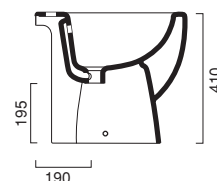

QUOTE INSTALLAZIONE PER APPOGGIO A PARETE
INSTALLATION DIMENSIONS FOR WALL MOUNTING
INSTALLATIONSHÄBE FÜR WANDINSTALLATION