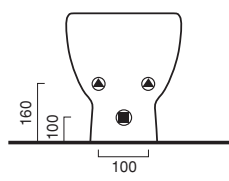

QUOTE INSTALLAZIONE PER APPOGGIO A PARETE
INSTALLATION DIMENSIONS FOR WALL MOUNTING
INSTALLATIONSHÄBE FÜR WANDINSTALLATION