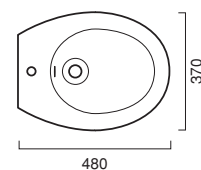

ZEROLIGHT 50

cod. BSZE

Bidet sospeso monoforo.

Wall-hung single-hole bidet.

Einloch Wand Bidet.

cod. VSZE

WC sospeso. 4,5 lt.

Wall-hung WC. 4,5 lt.

Wand WC 50. 4,5 l.

cod. ZEST

Coprivaso in resina inalterabile.

Seat made in unalterable resin.

Sitz aus Duroplast.

ZEROLIGHT 48

cod. BIZE

Bidet monoforo.

Single-hole bidet.

Einloch Stand Bidet.

cod. VPZN

WC scarico terra. 4,5 lt.

Floor-outlet WC. 4,5 lt.

Stand WC. 4,5 l.

cod. ZEST

Coprivaso in resina inalterabile.

Seat made in unalterable resin.

Sitz aus Duroplast.

RACCORDI RIGIDI
RIGID PIPES
MESSINGRÖHREN

QUOTE INSTALLAZIONE PER APPOGGIO A PARETE
INSTALLATION DIMENSIONS FOR WALL MOUNTING
INSTALLATIONSHÄBE FÜR WANDINSTALLATION