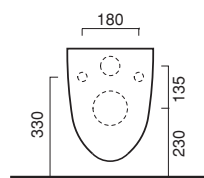

ZEROLIGHT 50

cod. BSZE

Bidet sospeso monoforo.

Wall-hung single-hole bidet.

Einloch Wand Bidet.

cod. VSZE

WC sospeso. 4,5 lt.

Wall-hung WC. 4,5 lt.

Wand WC 50. 4,5 l.

cod. ZEST

Coprivaso in resina inalterabile.

Seat made in unalterable resin.

Sitz aus Duroplast.

ZEROLIGHT 48

cod. BIZE

Bidet monoforo.

Single-hole bidet.

Einloch Stand Bidet.

cod. VPZN

WC scarico terra. 4,5 lt.

Floor-outlet WC. 4,5 lt.

Stand WC. 4,5 l.

cod. ZEST

Coprivaso in resina inalterabile.

Seat made in unalterable resin.

Sitz aus Duroplast.

RACCORDI RIGIDI
RIGID PIPES
MESSINGRÖHREN

QUOTE INSTALLAZIONE PER APPOGGIO A PARETE
INSTALLATION DIMENSIONS FOR WALL MOUNTING
INSTALLATIONSHÄBE FÜR WANDINSTALLATION