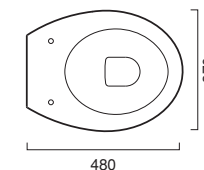

QUOTE INSTALLAZIONE PER APPOGGIO A PARETE
INSTALLATION DIMENSIONS FOR WALL MOUNTING
INSTALLATIONSHÄBE FÜR WANDINSTALLATION