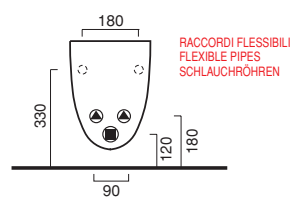

ZEROLIGHT 50

cod. BSZE

Bidet sospeso monoforo.

Wall-hung single-hole bidet.

Einloch Wand Bidet.

cod. VSZE

WC sospeso. 4,5 lt.

Wall-hung WC. 4,5 lt.

Wand WC 50. 4,5 l.

cod. ZEST

Coprivaso in resina inalterabile.

Seat made in unalterable resin.

Sitz aus Duroplast.

ZEROLIGHT 48

cod. BIZE

Bidet monoforo.

Single-hole bidet.

Einloch Stand Bidet.

cod. VPZN

WC scarico terra. 4,5 lt.

Floor-outlet WC. 4,5 lt.

Stand WC. 4,5 l.

cod. ZEST

Coprivaso in resina inalterabile.

Seat made in unalterable resin.

Sitz aus Duroplast.

RACCORDI RIGIDI
RIGID PIPES
MESSINGRÖHREN

QUOTE INSTALLAZIONE PER APPOGGIO A PARETE
INSTALLATION DIMENSIONS FOR WALL MOUNTING
INSTALLATIONSHÄBE FÜR WANDINSTALLATION