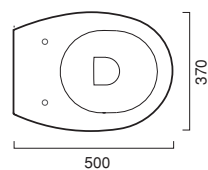

ZEROLIGHT 50

cod. BSZE

Bidet sospeso monoforo.

Wall-hung single-hole bidet.

Einloch Wand Bidet.

cod. VSZE

WC sospeso. 4,5 lt.

Wall-hung WC. 4,5 lt.

Wand WC 50. 4,5 l.

cod. ZEST

Coprivaso in resina inalterabile.

Seat made in unalterable resin.

Sitz aus Duroplast.

ZEROLIGHT 48

cod. BIZE

Bidet monoforo.

Single-hole bidet.

Einloch Stand Bidet.

cod. VPZN

WC scarico terra. 4,5 lt.

Floor-outlet WC. 4,5 lt.

Stand WC. 4,5 l.

cod. ZEST

Coprivaso in resina inalterabile.

Seat made in unalterable resin.

Sitz aus Duroplast.

RACCORDI RIGIDI
RIGID PIPES
MESSINGRÖHREN

QUOTE INSTALLAZIONE PER APPOGGIO A PARETE
INSTALLATION DIMENSIONS FOR WALL MOUNTING
INSTALLATIONSHÄBE FÜR WANDINSTALLATION